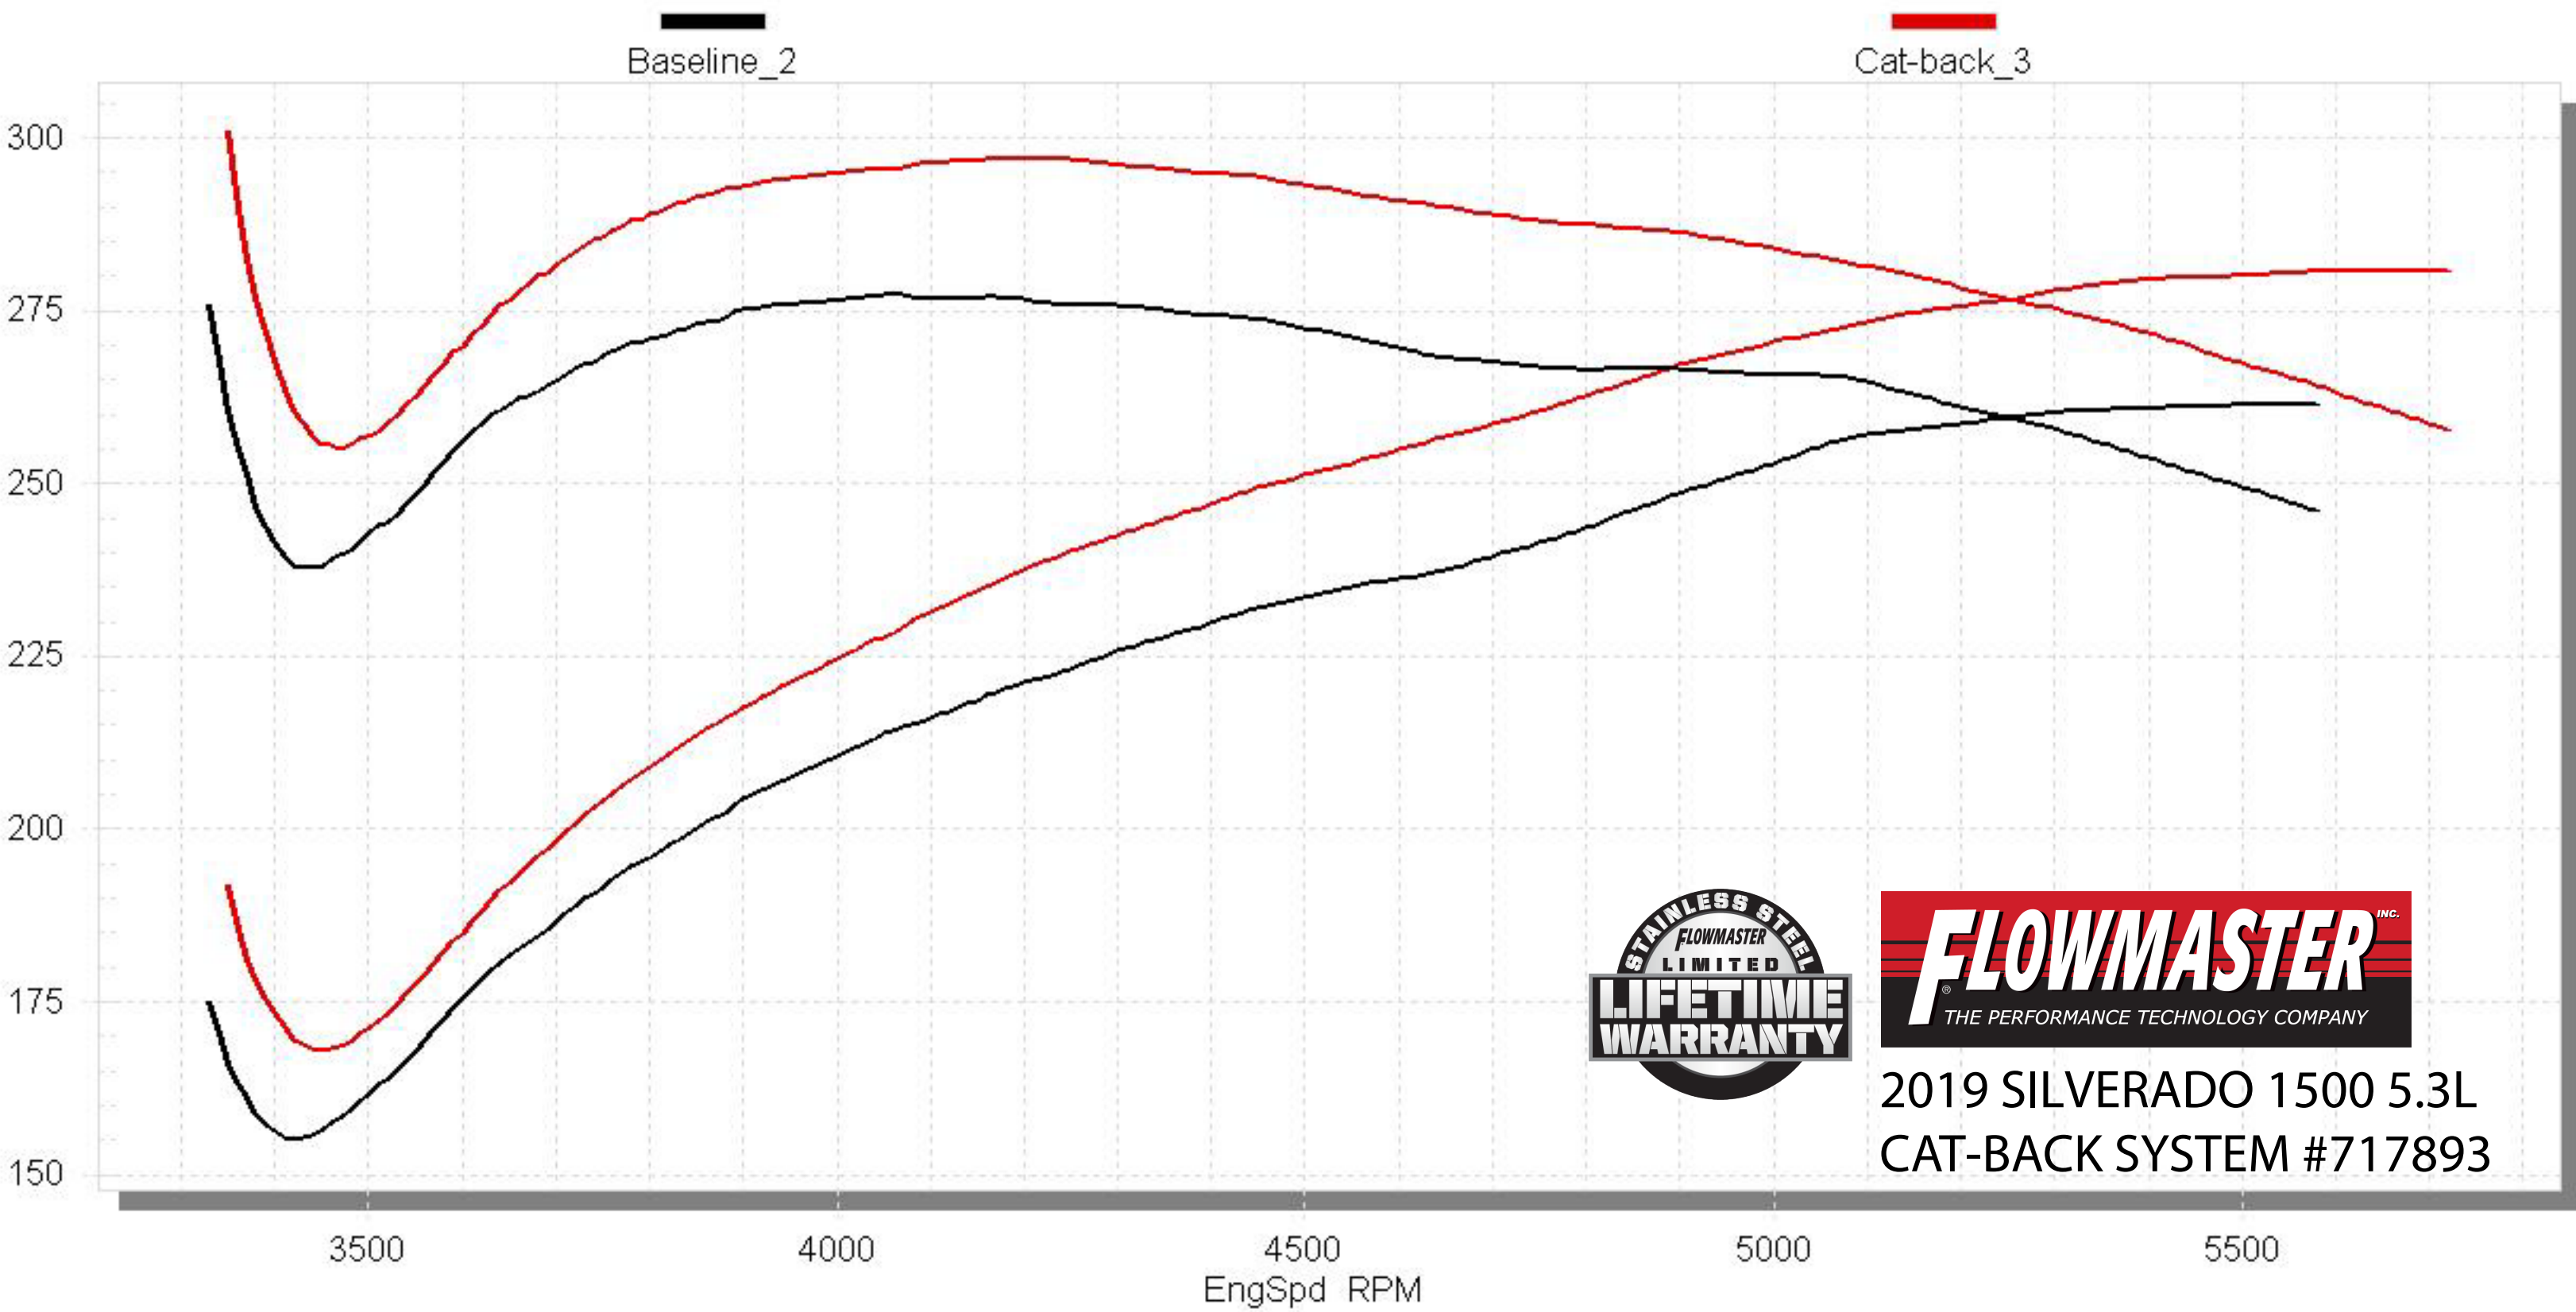

# STP Corrected Wheel Power vs. RPM

Baseline\_2, Cat-back\_3,

Baseline\_2

Cat-back\_3

2019 SILVERADO 1500 5.3L  
CAT-BACK SYSTEM #717893